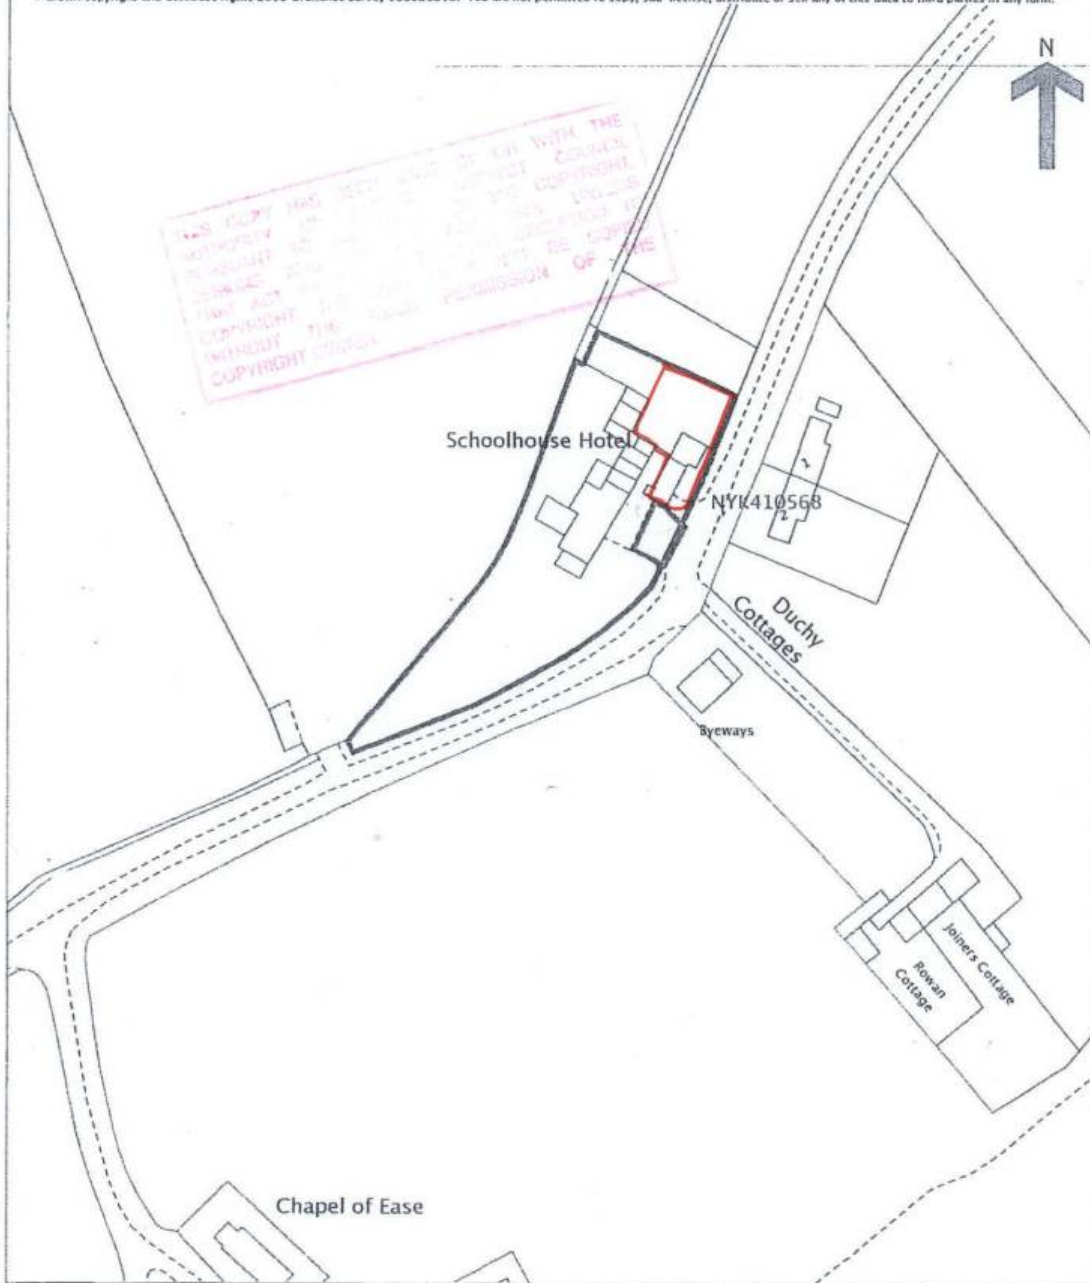

010007636738

Land Registry
Official copy of
title plan

Title number NYK155496
Ordnance Survey map reference SE8177SE
Scale 1:1250 enlarged from 1:2500
Administrative area North Yorkshire : Ryedale

© Crown copyright and database rights 2013 Ordnance Survey 100026316. You are not permitted to copy, sub-license, distribute or sell any of this data to third parties in any form.